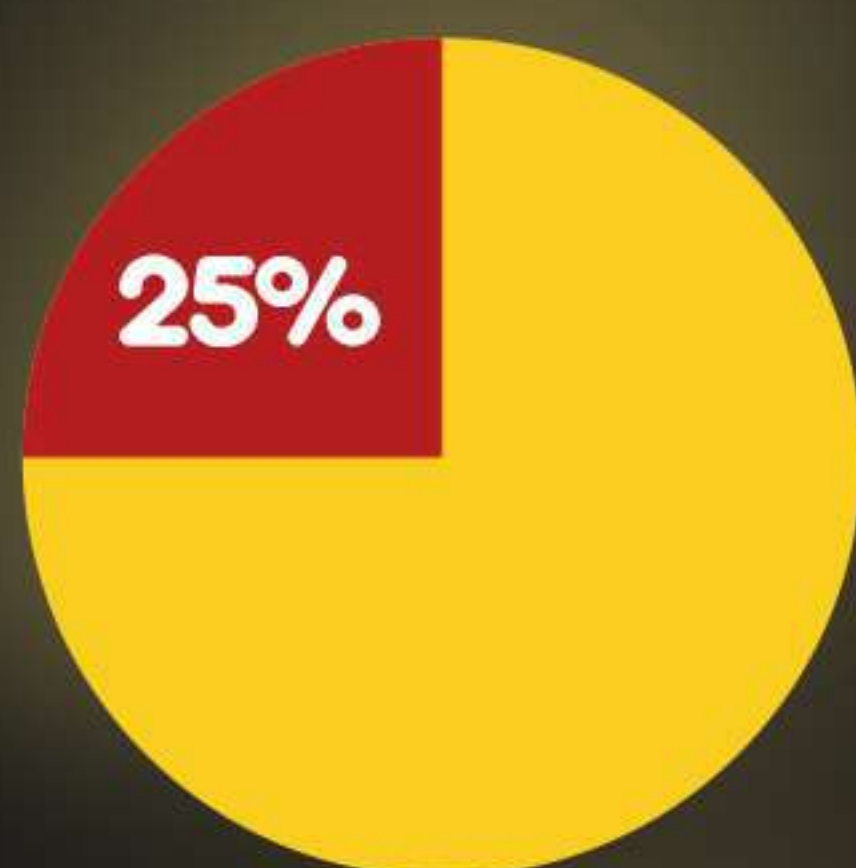

The change from current food to **PEDIGREE® PRO** is best done gradually, over a period of 7 days as explained in the diagram below.

Day 1 & 2